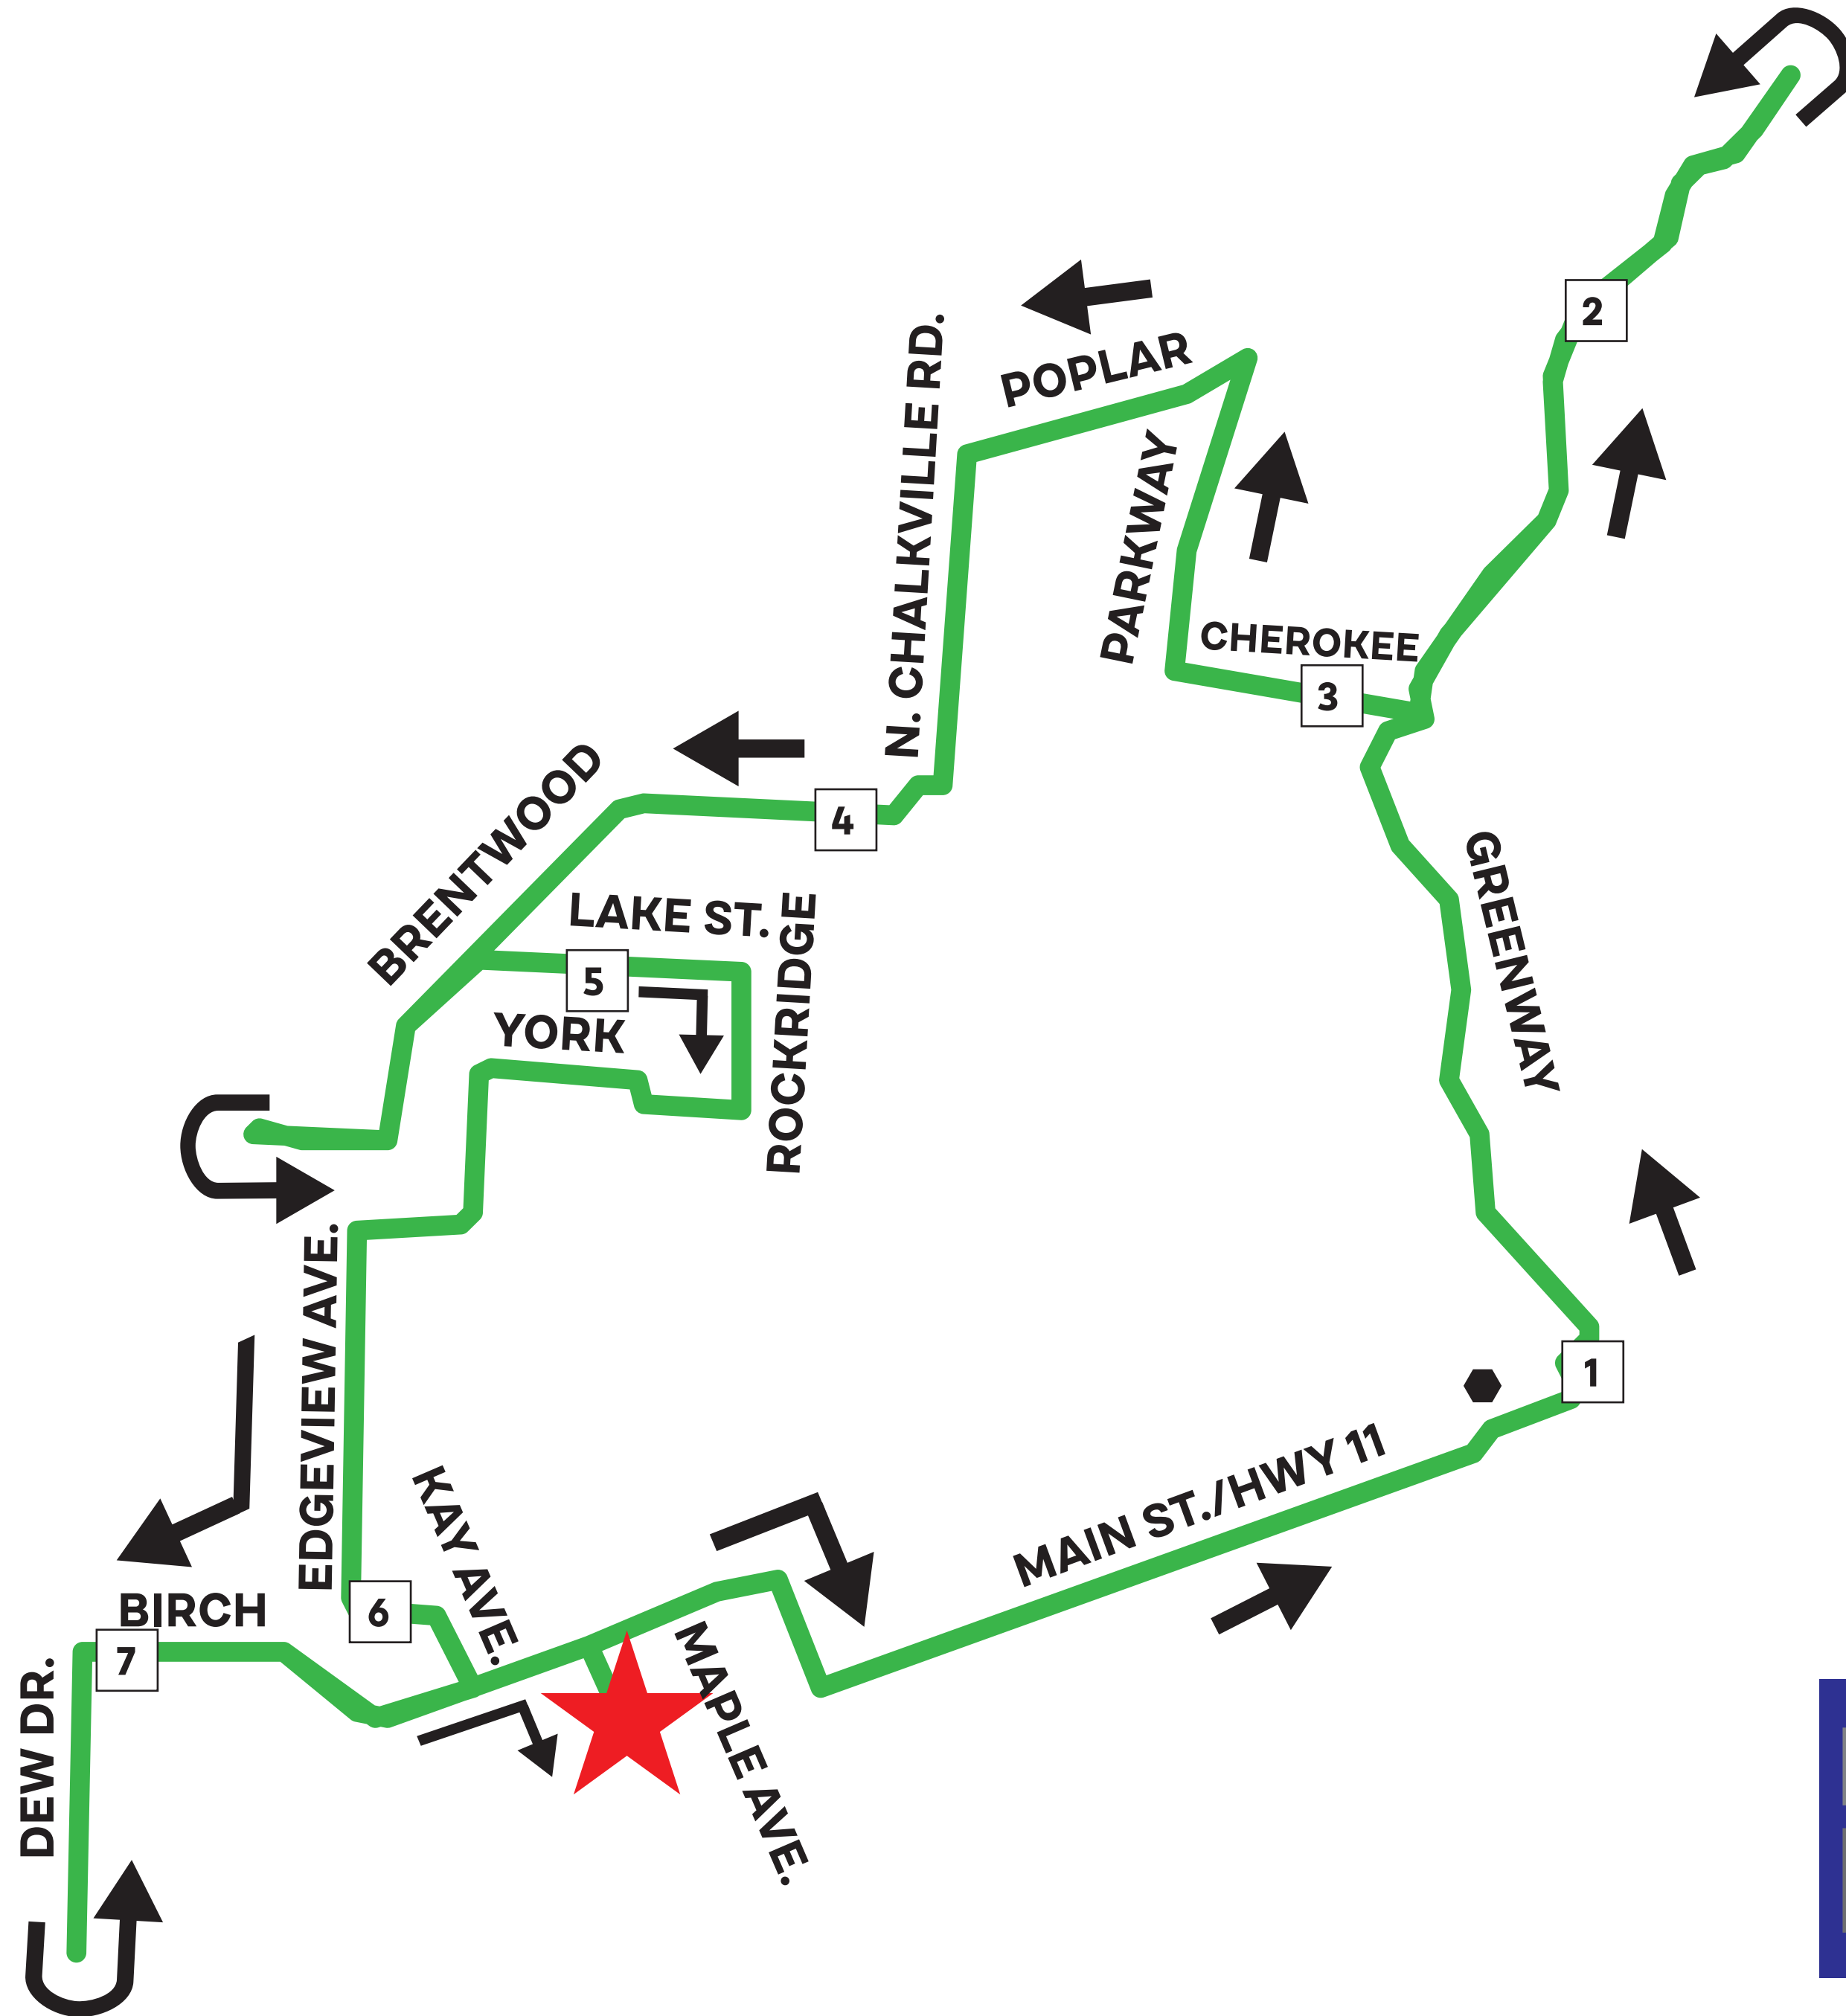

# MAPLE AVENUE: 7 MILES

**TRECH<sup>o</sup>**  
WALK = JOG = RUN